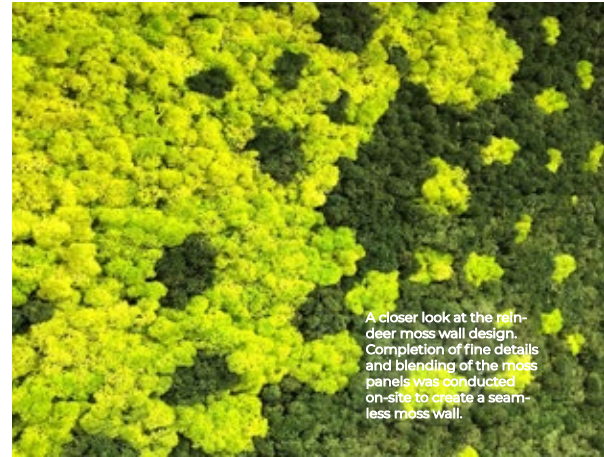

What makes this design biophilic?

This design in this space was carefully crafted and considered with the patrons of this space in mind. The intention for this floor was to provide a lounge area that staff could utilize for a variety of functions from dining to hosting breakout sessions. The large footprint is sectioned into vignettes that provide comfortable seating and unique custom-designed biophilic elements. A series of preserved moss walls soften hard surfaces in this space to reduce echo through sound absorption. These moss walls also add interest to the space and inspire creativity and connection with nature. Low light plant material was selected and installed, along with Ollie plant sippers. This bottom-fed sub-irrigated technology was utilized in this project to reduce maintenance requirements, prevent overwatering of plants, and reduce water waste.